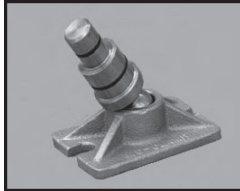

Deep Hook Family

Just pull the pin and attach any member of the family. All parts interchange with our entire line of Deep Hooks. All parts available separately for easy upgrade of your existing Deep Hook Set. Be as creative as you want with this set. Our standard Mo-Clamp "Forever" Warranty applies to all pieces.

5 Different Tools In One:

- Deep, wide foot to push from behind
- Long, narrow foot to push with
- Large rubber pad to attach and push with
- Attach pad to hydraulics with adapter foot
- Apply hydraulic foot directly to surface without pad for sure footing